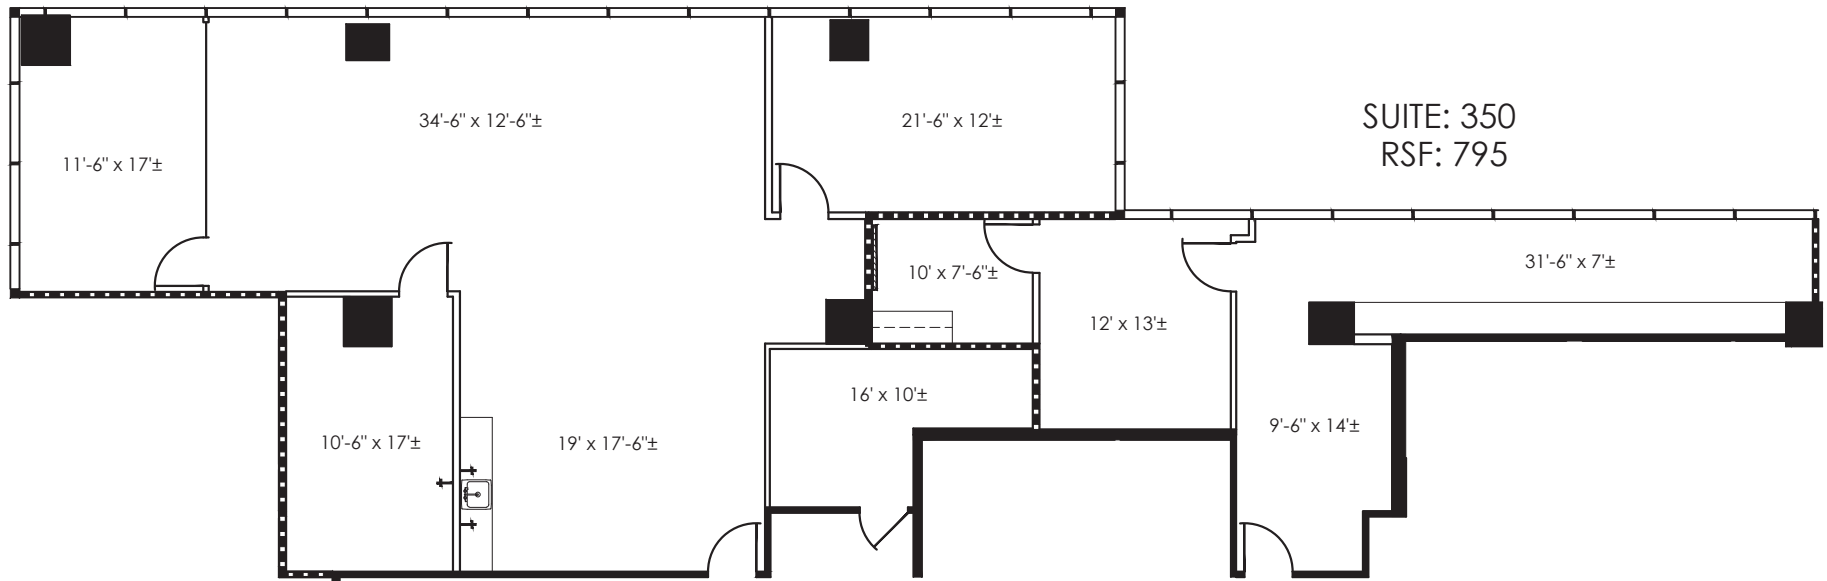

3100 MONTICELLO

3100 Monticello Avenue, Dallas, TX 75205

SUITE: 335
RSF: 2,196

SUITE: 350
RSF: 795

KEY PLAN

FOR LEASING INFORMATION | 214.974.4334

SARAH KENNINGTON, CCIM
sarah.kennington@thirty-four.com

RUTH GRIGGS
ruth.griggs@thirty-four.com